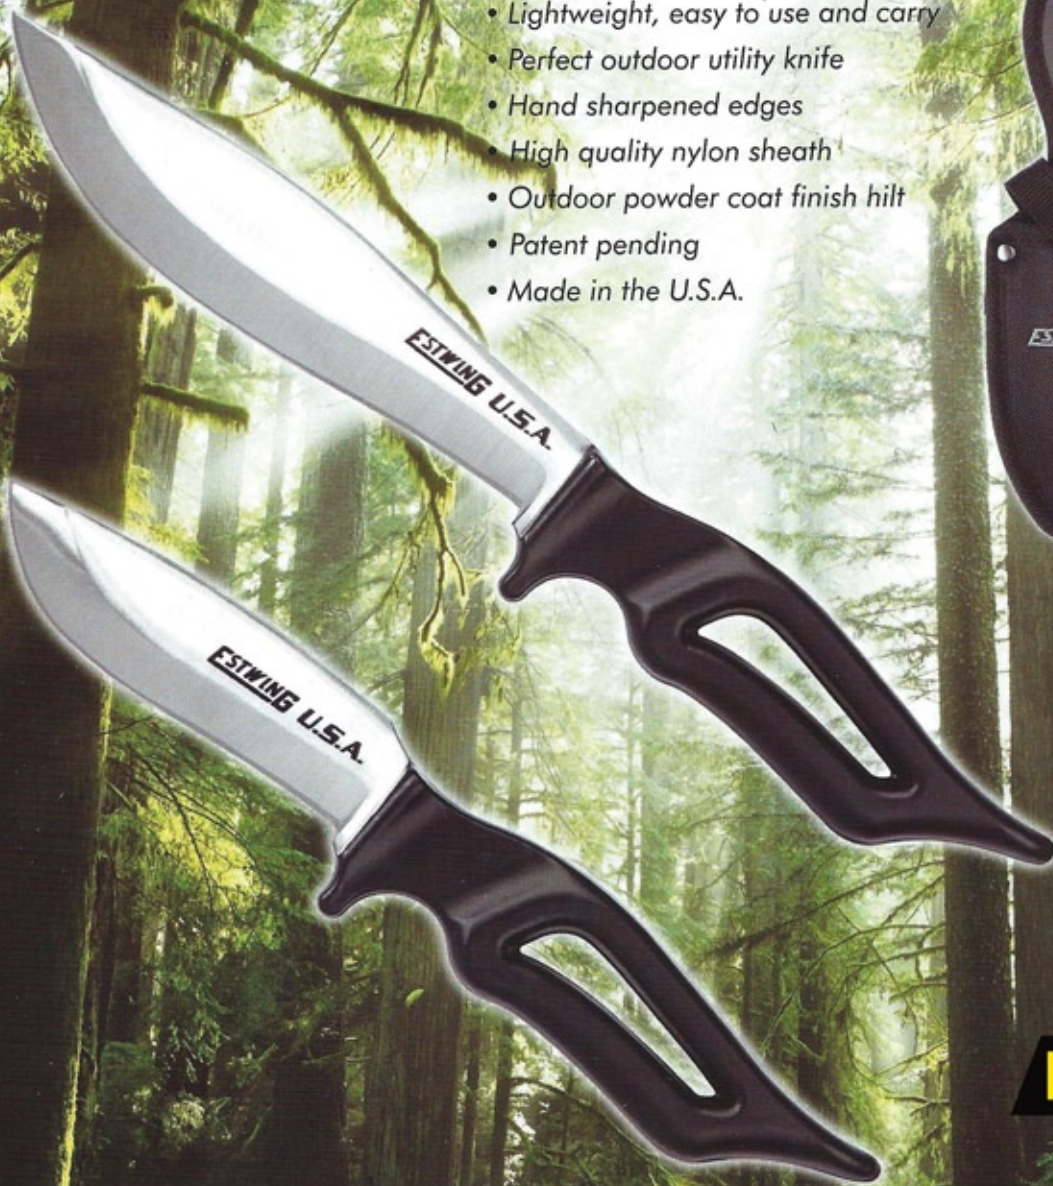

# ESTWING®

Tools for the Sportsman and Serious Professionals

## BOWIE KNIFE

- Forged in one piece out of U.S. Steel
- Available in a 6" or 4" blade
- Lightweight, easy to use and carry
- Perfect outdoor utility knife
- Hand sharpened edges
- High quality nylon sheath
- Outdoor powder coat finish hilt
- Patent pending
- Made in the U.S.A.