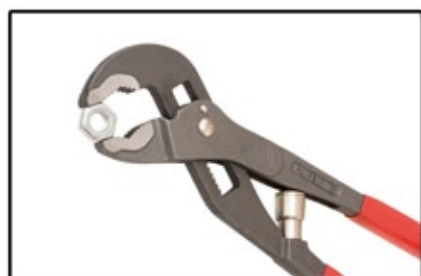

Automatic Waterpump Pliers

Adjusts to any size

- * Automatic size adjustment
- * One handed use
- * Absorber spring
- * Available in 3 sizes
- * Also available in a display (3 x 5 pieces)

Description / Art. nr.	27-MP07	27-MP10	27-MP12
Total Length	175 mm	250 mm	300 mm
Max. Jaw Opening	35 mm	50 mm	55 mm
Tooth Hardness	51HRC	51HRC	51HRC
Max. capacity for pipes	32 mm	40 mm	50 mm
Max. capacity for nuts	30 mm	38 mm	46 mm
Adjustment positions	11	12	14